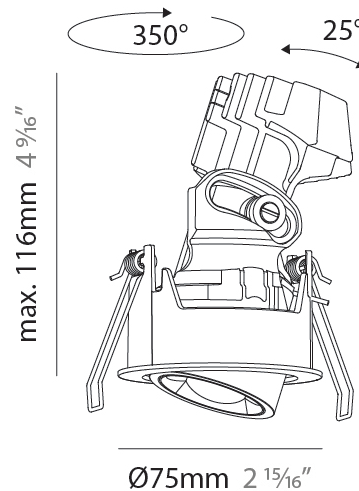

GENERAL

Series: Oiko Pro Round
Subseries: Oiko Pro Round Adjustable
Brand: Prolicht
Division: Architectural
Mounting Type: Recessed
Mounting Location: Ceiling
Subcategory: Downlight

PHYSICAL

Shape: Round
Diameter (mm): 75
Diameter (in): 2 15/16
Height (mm): 112
Height (in): 4 7/16
Ceiling Thickness (mm): 1 - 25
Ceiling Thickness (in): 1/16 - 1 3/16
Min. Recessing Depth (mm): 120
Min. Recessing Depth (in): 4 3/4
Light Distribution: Direct
Weight (kg): 0.276
Fixture Finish: SSR / BKV / CWI / CRY / HAB / UFT / ITA / RUA / FTG / MYG / LOD / PUS / FRO / FUP / KIA / POP / BLS / SPG / MEY / GOH / GUM / CHC / COM / ABZ / JAG / OBR / MOS / ROR
Fixture Material: Aluminum Die Cast
Cut-out Measurements: D. 86mm / 3 3/8"

ELECTRICAL

Lamp Type: LED (Zhaga Standard)
Input Wattage (W): 16
Total Output Wattage (W): 14.6
Dimming: Tri-Mode (Non-Dimming and Phase Dimming (120Vac only) and 0-10V Dimming)
Driver Included: No
Driver Location: Recessed Housing
Driver Type: Constant Current - Universal
Driver Class: Class 2
Input Voltage (V): 120 - 277
Constant Current (MA): 350

LED

Number of LEDs: 1
Color Temperature (°K): 2700 / 3000 / 3500 / 4000
Max. Delivered Lumen (lm): 1067 / 1150 / 1217 / 1220
Nominal Lumen (lm): 1393 / 1501 / 1589 / 1592
CRI: >90 CRI
Lamp Life (hrs): 50000

OPTICAL

Reflector: 14
Adjustability: Rotational 350° / Tilt 25°

RATINGS AND CERTIFICATIONS

Certified By: Certified for North American Standards
IP rating: IP20